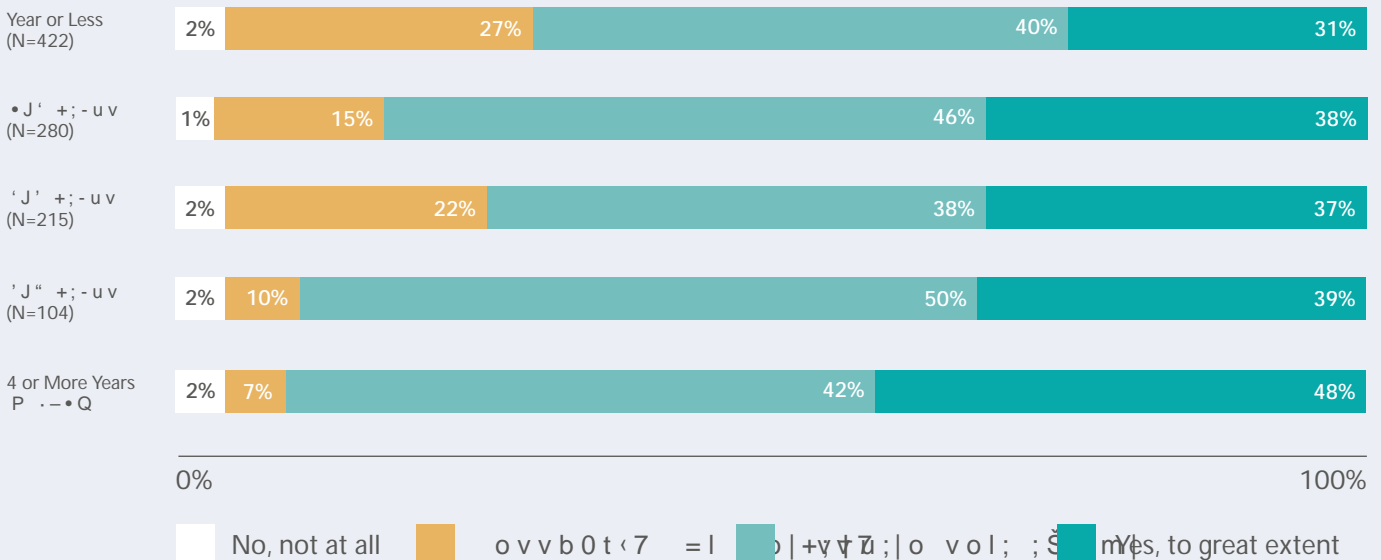

b]tu; '9u;vromv;v |o > ^;u-tt7 %o†t7 <ot v-< |_-| |_; m];urubv; 7^bv;u ruo]u-ll; bv - 1ov|J;@;1ž^; %o-< |o blruo^; 0 |_; t;m]l_ o= žl; |_;<=^; 0;;m bm |_; uot;: